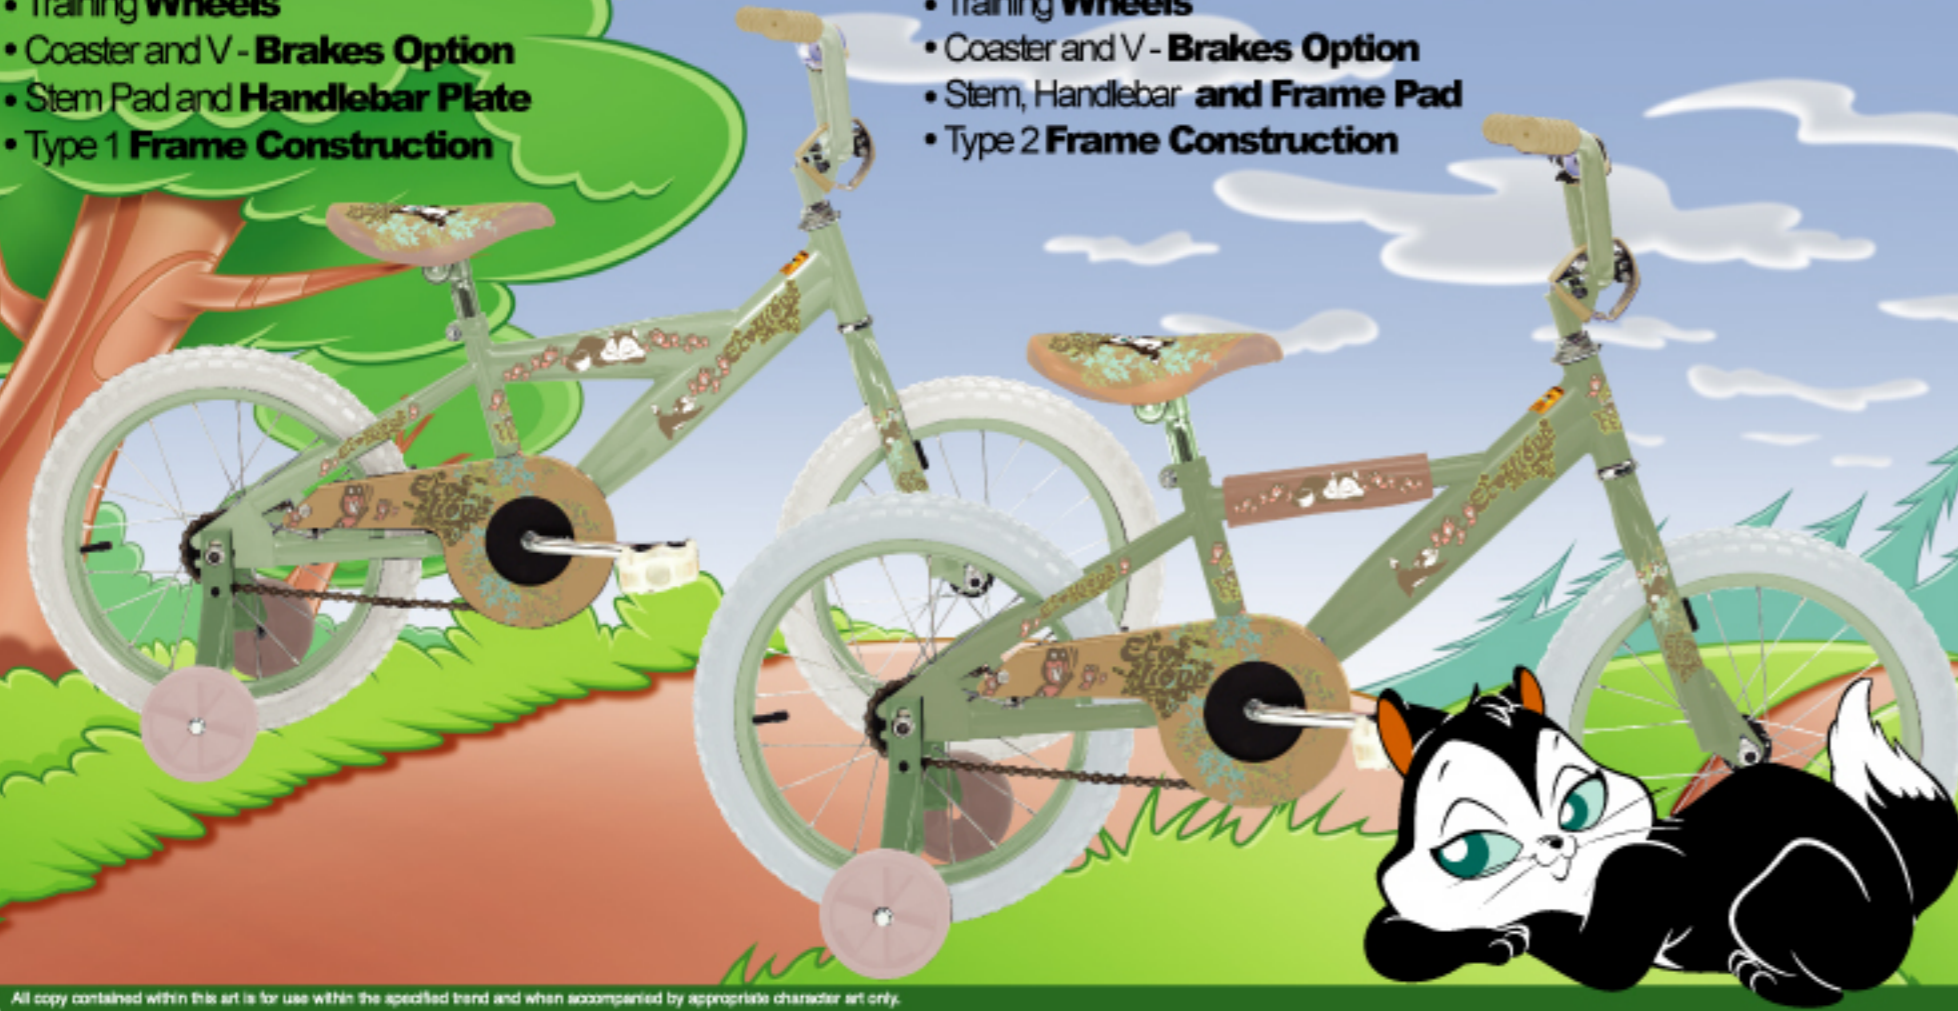

Looney Tunes

- 16 inch **Bicycle**

Spec Options 1

- Training **Wheels**
- Coaster and V - **Brakes Option**
- Stem Pad and **Handlebar Plate**
- Type 1 **Frame Construction**

Looney Tunes

- 16 inch **Bicycle**

Spec Options 2

- Training **Wheels**
- Coaster and V - **Brakes Option**
- Stem, Handlebar **and Frame Pad**
- Type 2 **Frame Construction**

Looney Tunes

- 20 inch **Bicycle**

Spec Options

- Coaster and V - **Brakes Option**
- Stem, Handlebar **and Frame Pad**
- A-Frame **Construction**
- Joy and Fun **for Girls!**